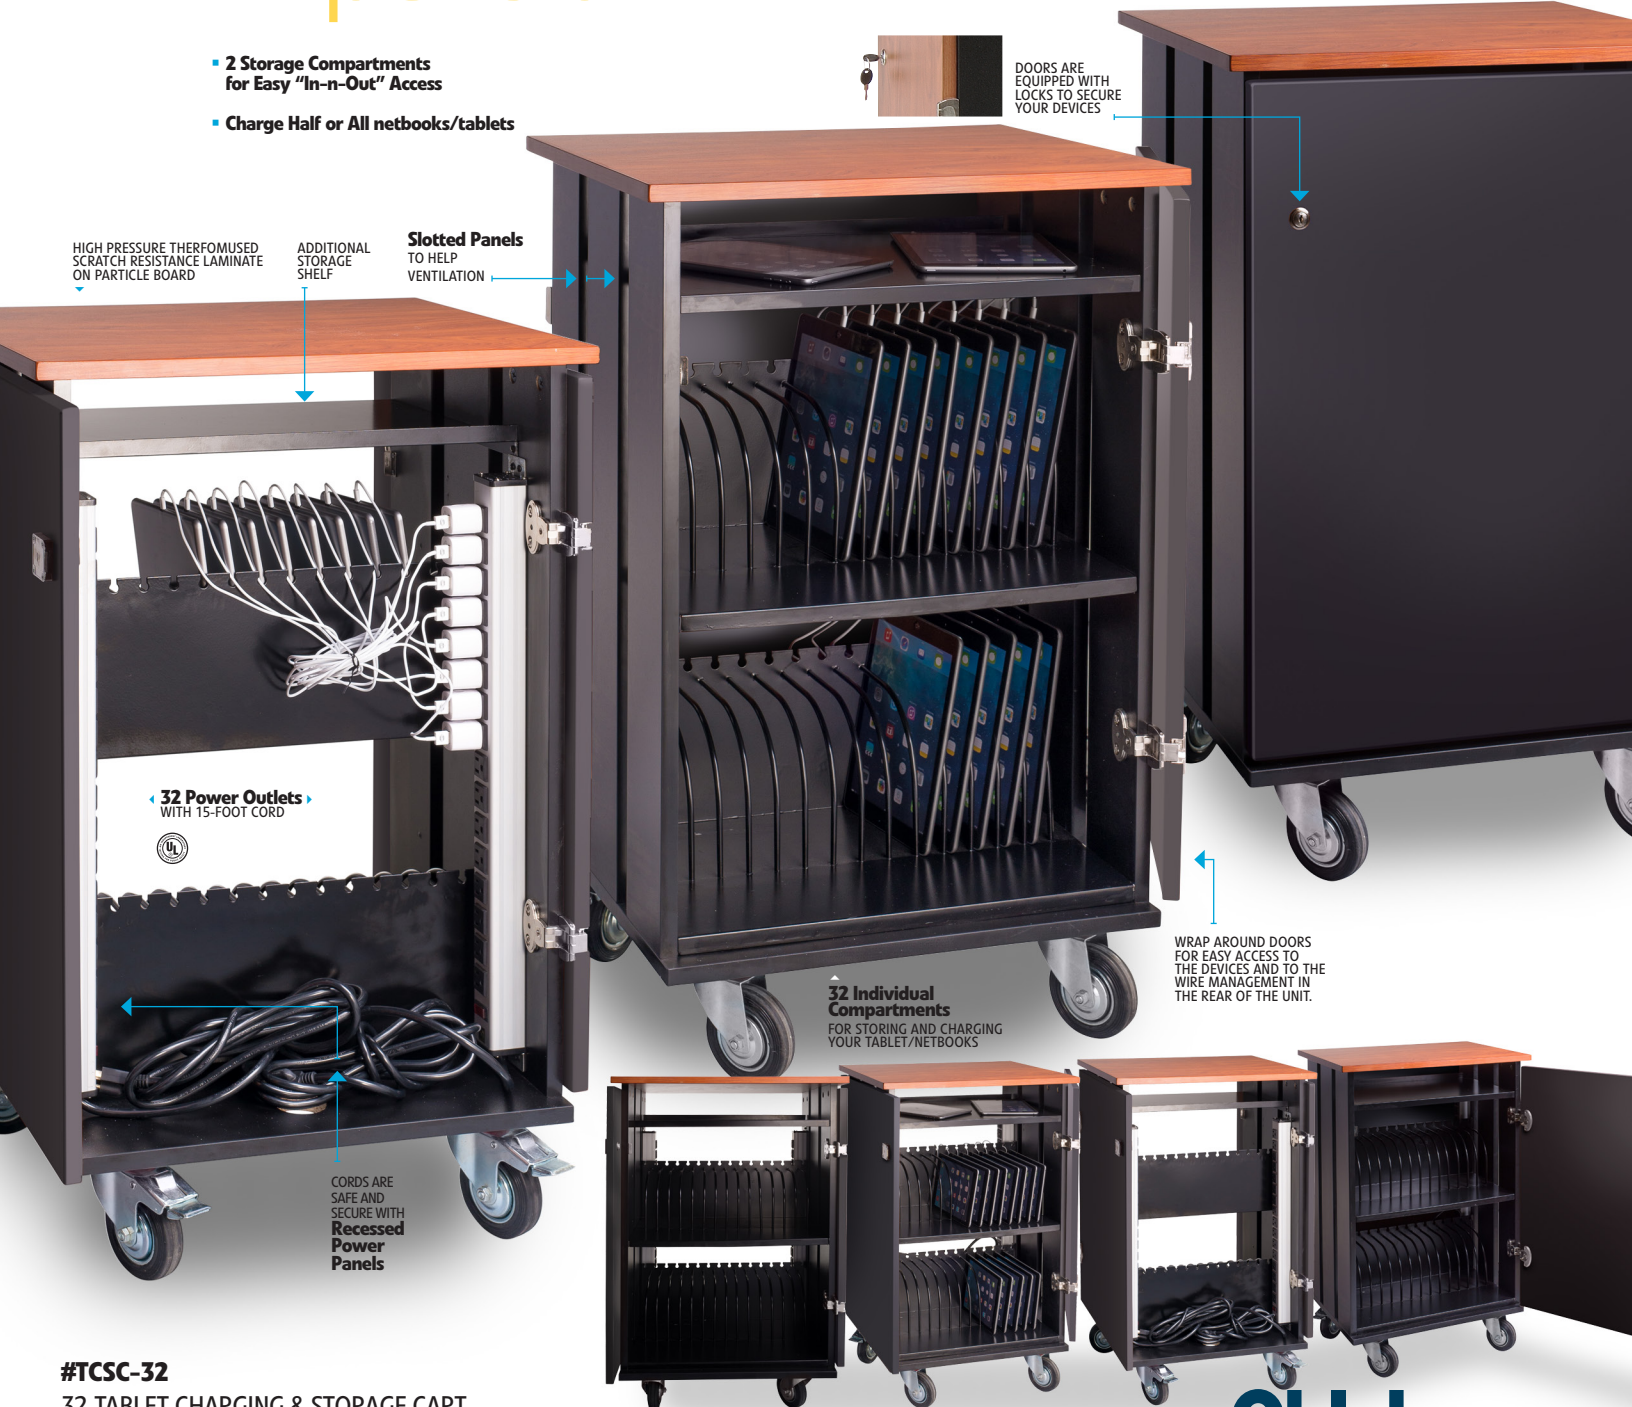

FULLY ASSEMBLED
SHIPS BY TRUCK

TABLET CHARGING & STORAGE CART

Model #TCSC-32

Oklahoma Sound® Announces a

Series Expansion

[CLICK HERE TO VIEW MARKETING VIDEO](#)

Now store and charge **33% more units!**

The #TCSC-32 offers a **Charging & Storage Solution** for a wide range of educational technology including many popular Chromebooks.

- 2 Storage Compartments for Easy "In-n-Out" Access
- Charge Half or All netbooks/tablets

HIGH PRESSURE THERMOFORMED SCRATCH RESISTANCE LAMINATE ON PARTICLE BOARD

ADDITIONAL STORAGE SHELF

Slotted Panels TO HELP VENTILATION

DOORS ARE EQUIPPED WITH LOCKS TO SECURE YOUR DEVICES

32 Power Outlets WITH 15-FOOT CORD

WRAP AROUND DOORS FOR EASY ACCESS TO THE DEVICES AND TO THE WIRE MANAGEMENT IN THE REAR OF THE UNIT.

32 Individual Compartments FOR STORING AND CHARGING YOUR TABLET/NETBOOKS

CORDS ARE SAFE AND SECURE WITH Recessed Power Panels

#TCSC-32

32-TABLET CHARGING & STORAGE CART

TECHNICAL SPECIFICATIONS

| | |
|-----------------------------------|-----------------------------|
| OVERALL DIMENSIONS | 36.25"H x 18.25"D x 23.25"W |
| COMPARTMENT DIMENSIONS (VERTICAL) | 11.75"D x 11.75"H x 1"W |
| SURFACE DIMENSION | 23"W x 18"D |
| STORAGE SHELF | 20"W x 13"D x 3"H |
| CASTERS | 4" (2 LOCKING) |
| WEIGHT | 79 LBS |
| POWER | 2 16-OUTLET STRIPS STANDARD |